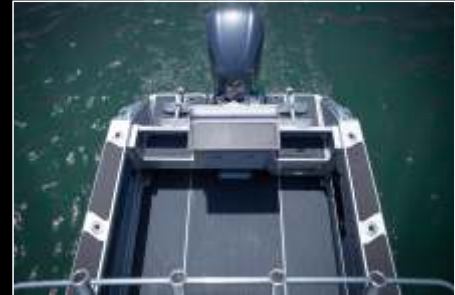

**DARK GREY OVER BLACK
STRAIGHT LINES**