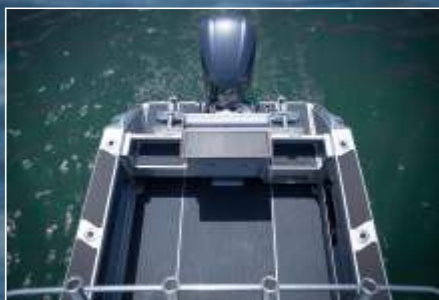

DARK GREY OVER BLACK STRAIGHT LINES