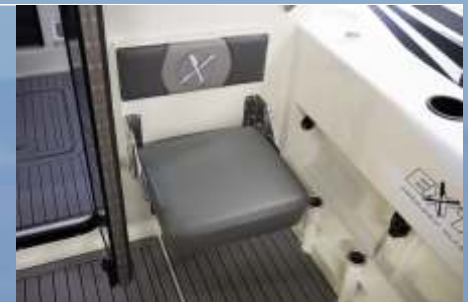

PORT DROP DOWN TABLE SEATING WITH TWO DRAWERS AND TOP ENTRY STORAGE WITH REMOVABLE BACKREST

EXTERNAL WHEELHOUSE WALL BACKREST WITH CHILLYBIN SQUAB

EXTERNAL WHEELHOUSE WALL DROP DOWN SEAT WITH BACKREST

OPTIONAL EXTRAS